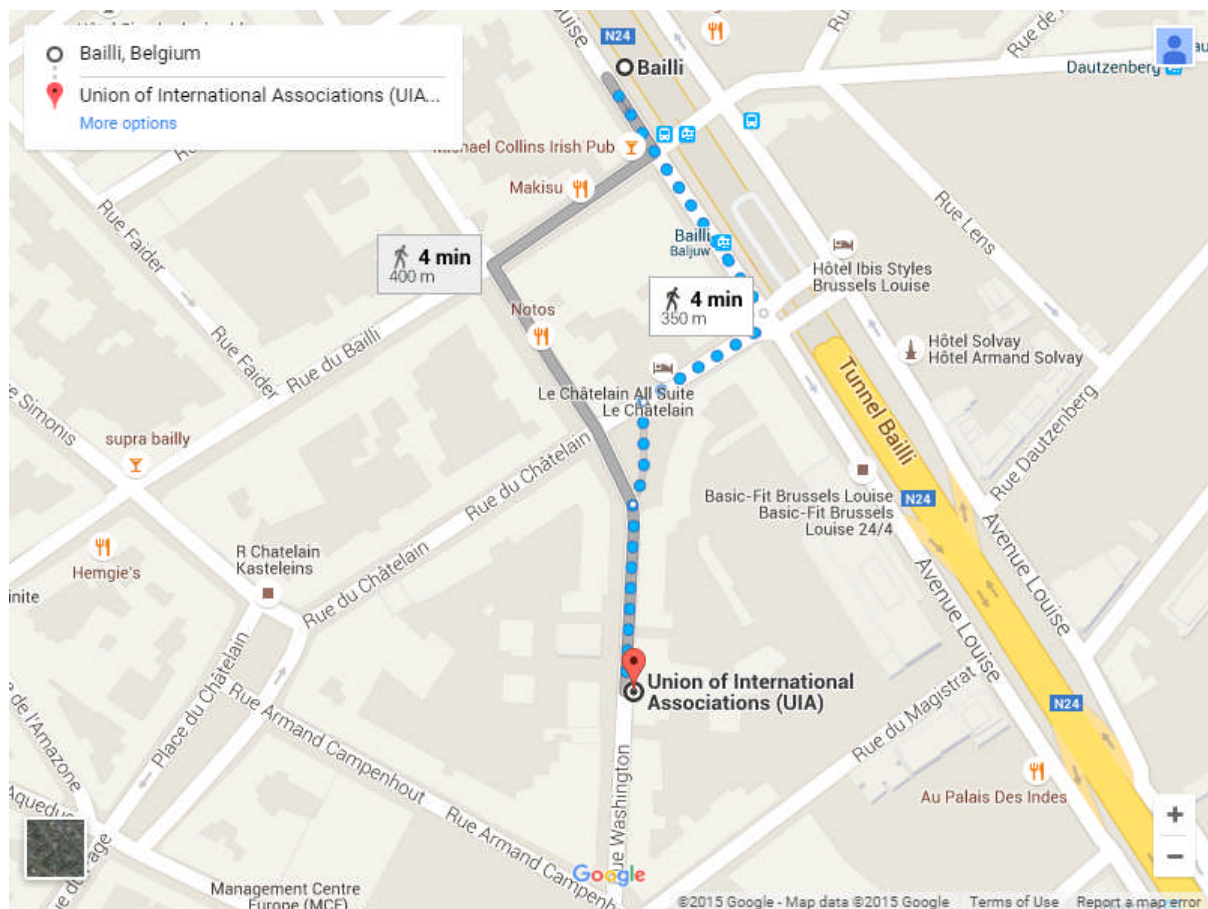

How to find us?

The European Conference on Electronic Monitoring in the EU will be held at International Associations Centre (Maison des Associations Internationales), room Magistrat.

Address

International Associations Centre (Maison des Associations Internationales), rue Washington 40, 1050 Bruxelles, Belgium

Transport links

The nearest bus or tram stop is Bailli which is within 3-5 minutes' walk of the venue (e.g. Tram 81/93/94 and bus 54). The nearest tube station is Louise, which is 20 minutes' walk from the venue. There are various ways to reach the venue. To plan your journey, please consult: <http://www.stib-mivb.be/reisweg-itineraire.html?l=en>

From Brussels Central

From Brussels Central, you can take tram 93 (towards Legrand) and stop at Bailli. Alternatively, you can take bus 38 (towards Heros) and stop at Vleurgat.

From Brussels Midi

From Brussels Midi, you can take metro line 2 or 6 (towards Elisabeth) and stop at Louise. You can then take tram 93 (towards Legrand) or 94 (towards Musée du Tram) and stop at Bailli.